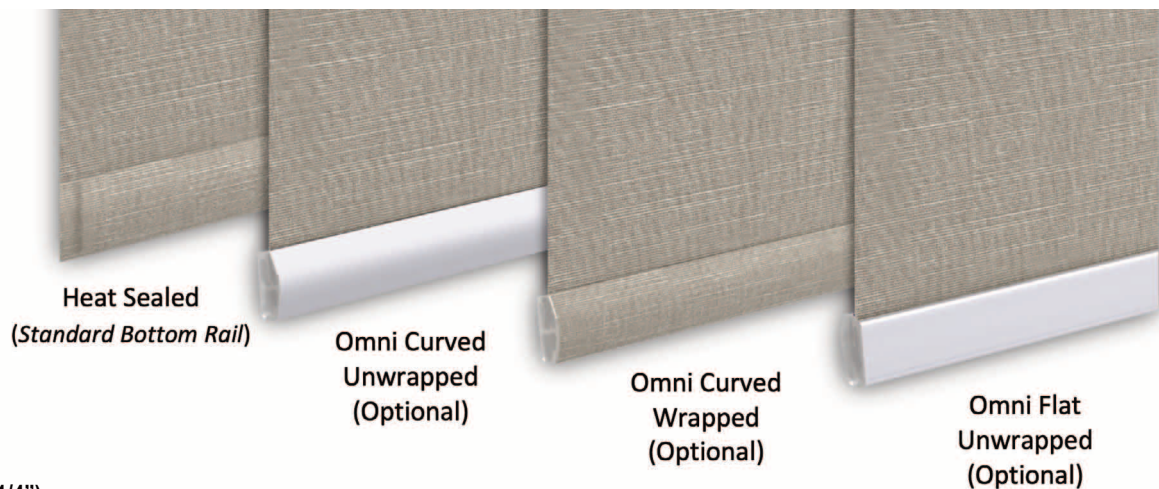

Bottom Rail Options

Heat Sealed Aluminum (~1-1/4")

Standard Bottom Rail on all patterns except:

- Cordis
- Poplar Blackout
- Ripoli
- Uptown Room Darkening
- Hayworth
- Rhone
- Uptown

Omni Bottom Rail (~ 1-1/8")

Available in configurations below and in colors of white, vanilla, bronze, black and silver.

- Omni Curved Unwrapped
- Omni Flat Unwrapped
- Omni Curved Wrapped (only front face of rail is wrapped)