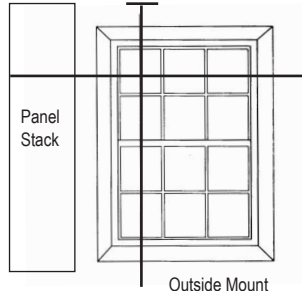

Outside Mount

Special Measuring & Installation Considerations

Caution: Panel Tracks installed on windows near wall or baseboard heaters must clear the heaters by 12" above and 6" to the side.

Stretching of panel materials is probable with Textured materials:

IB Mount - we do not recommend IB mount due to probable stretching

OB Mount - extra adjustment recommended for placement of mounting brackets allowing panel clearance above the floor to anticipate panel material stretching:

- material can stretch up to 1" length

WARNING/ADVERTENCIA	
5.1.3	Rev. 5/18 Print 5/18
	Window Blind Cord Can STRANGLE Your Child. To prevent strangulation, purchase cordless products or products with inaccessible cords. La cuerda de la persiana puede ESTRANGULAR a su niño. Para evitar el estrangulamiento, compre alternativas cuerda o productos con cuerdas inaccesibles.