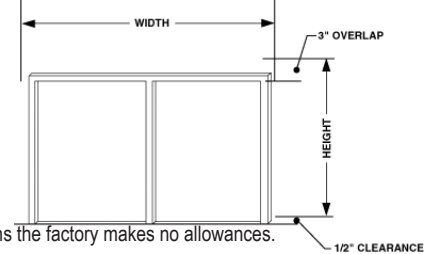

PANEL TRACK HOW TO MEASURE

**Note: Projection of window handles / cranks could interfere with panel track panels.
Refer to "mounting depth requirements" above for projection clearance**

Inside Mount (IB) Installation - Window

To find width: Measure the opening across the top where the headrail is to be installed from inside of jamb on left to inside of jamb on right. **Round the measurement down to the nearest 1/8". Refer to mounting depth requirements.**

To find height: Measure from the inside top of the opening on the left, at the center, and on the right to the sill; **round the measurement down to the nearest 1/8" and note the smallest dimension. Do not make any allowances: the factory will make all adjustments so the headrail will fit the opening properly and the panels will clear the sill by 1/2".**

Outside Mount (OB) Installation - Patio Door / Room Divider

To find width: Measure the width of the area to be covered at the place where the headrail will be installed to the nearest 1/8". Blind should overlap opening at least 4" on each side.

To find height: Measure the height of the area to be covered and **round down to the nearest 1/8"**. Blind should extend **at least 3" above opening or window moulding.**

For ceiling-to-floor installations, deduct 1/2" for proper clearance.

Specifying OM measurement means the factory makes no allowances.

Outside Mount (OB) Installation - Window

To find width: Measure the width of the area to be covered at the place where the headrail will be installed to the nearest 1/8". Blind should overlap **opening at least 4"** on each side to ensure privacy. To calculate stack dimensions, refer to page 7.

To find height: Measure the height of the area to be covered and **round down to the nearest 1/8"**. Blind should extend **at least 3" above and 3" below opening or window moulding.**