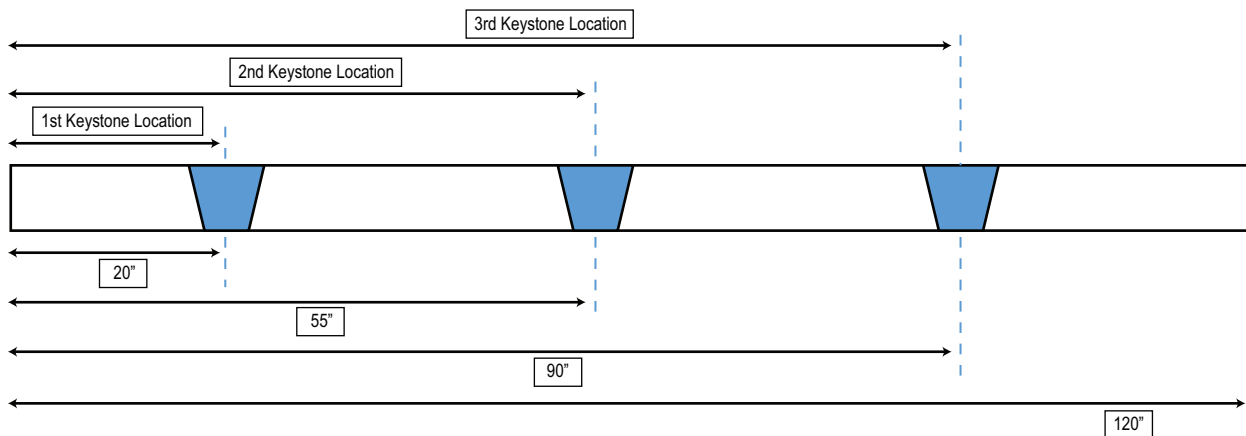

Example:

Cornice Total Width: 120"

1st Keystone (Splice) Location: 20"

2nd Keystone (Splice) Location: 55"

3rd Keystone (Splice) Location: 90"

- All spliced locations should measure from the left edge of the entire cornice to the center of the keystone(s).